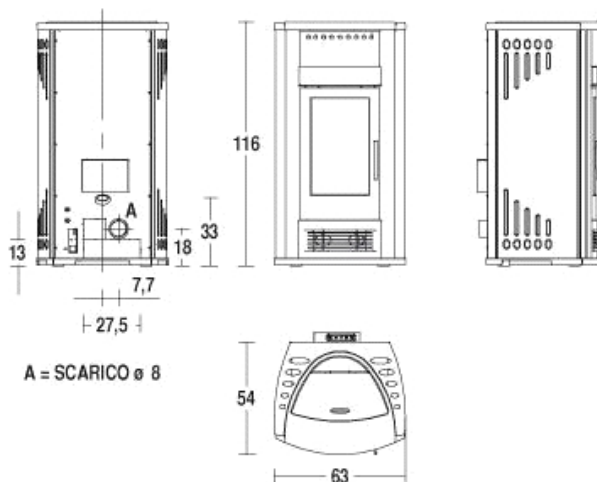

### TECHNICAL DATA

Room heating capacity (min-max)	m <sup>3</sup>	200 - 345
Rated heat output (min-max)	kW	3,7 - 12,0
Power adjustable (positions)		5
Nominal thermal efficiency	%	84,5 - 87,5
Consumption at rated heat output (min-max)	Kg/h	0,9 - 2,7
Dimensions WxDxH	cm	63 x 54 x 116
Cladding/front		majolica / enamelled steel
Firebox		steel
Baffle plate/Firebox/Brazier		cast iron
Flue outlet Ø	cm	Ø8
Ash drawer		removable
Door		cast iron
Ceramic glass		self-cleaning resistant up to 750°C
Door handle		steel with nichel plated finish
Hopper capacity	Kg	35
Umidifier in stainless steel		yes
Oven in stainless steel (LxWxH)	cm	no
Multifuoco System®		4 levels speed
Dual Power		yes
Remote control		display LCD
Stove control panel		with digital controls
Timer -thermostat with programming		daily, weekly and week-end with two times
Remote Control System		optional
Front air vents-orientable		yes - yes
Minimum power consumption	Watt	150
Maximum power consumption	Watt	430
Total weight	Kg	200